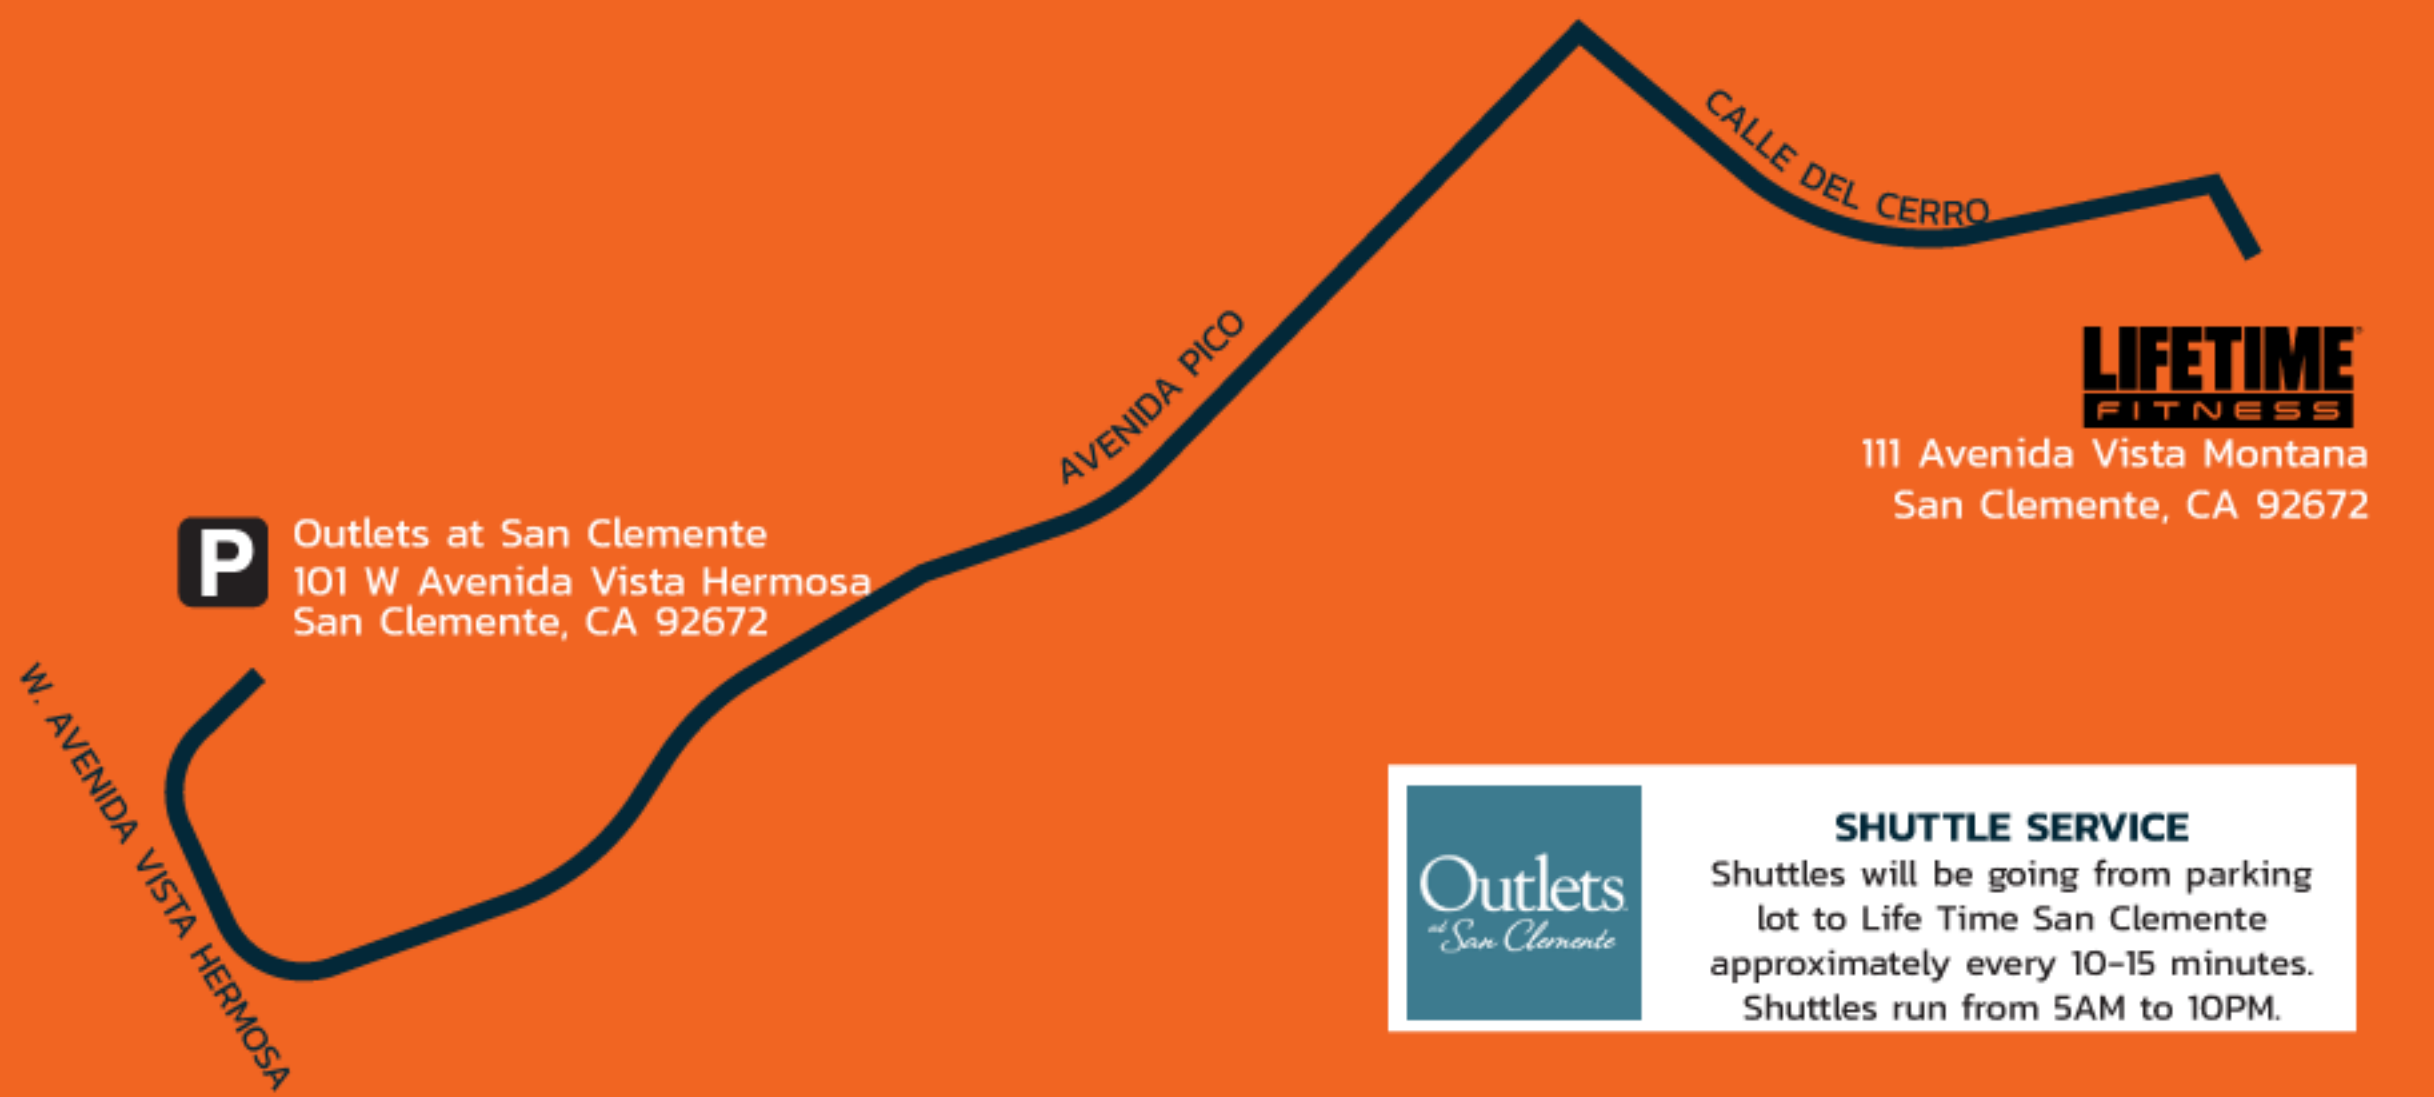

SEASON 2 PLAYOFFS DECEMBER 4 & 5

P Outlets at San Clemente
101 W Avenida Vista Hermosa
San Clemente, CA 92672

111 Avenida Vista Montana
San Clemente, CA 92672

SHUTTLE SERVICE

Shuttles will be going from parking lot to Life Time San Clemente approximately every 10-15 minutes. Shuttles run from 5AM to 10PM.